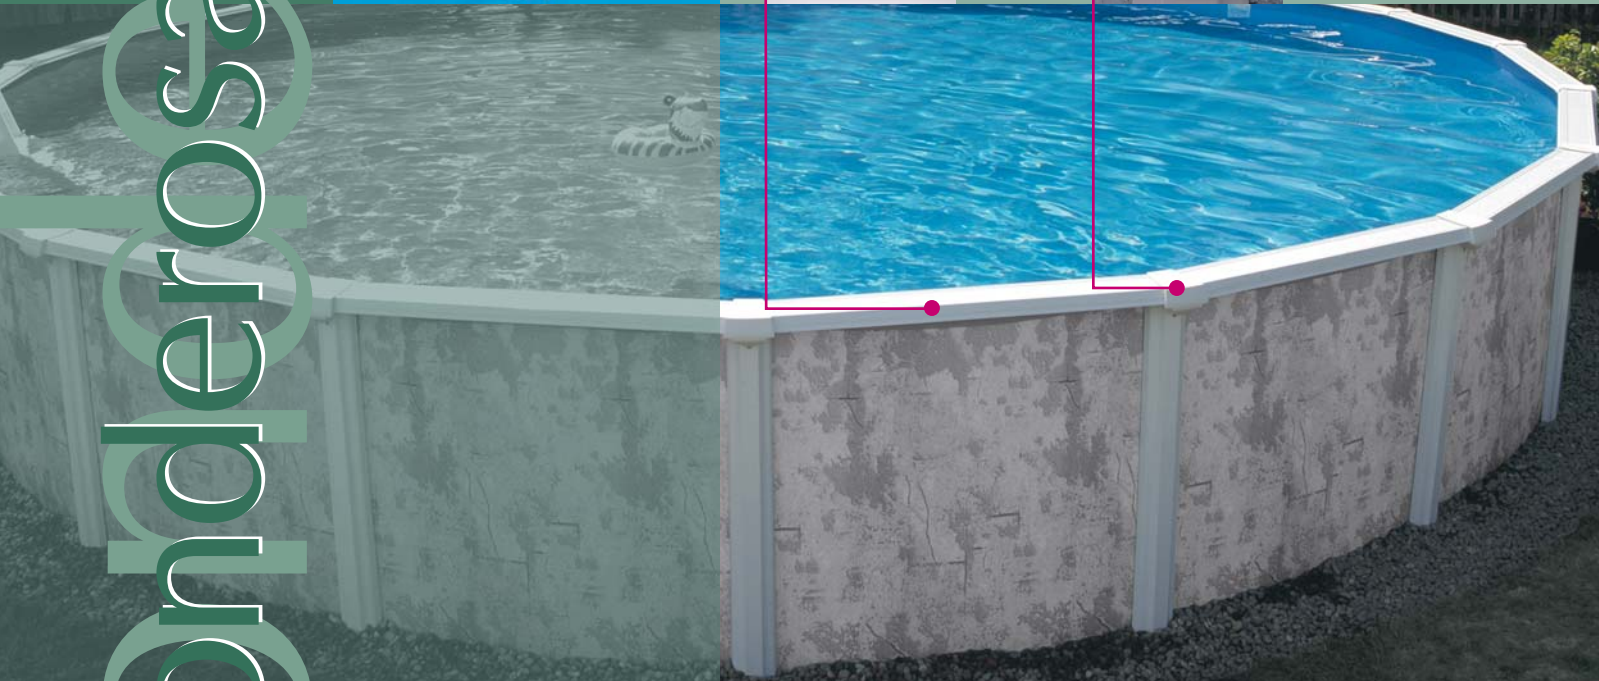

Rigid Cross-Steel Top Rail

Resin Top Cap

- **Sturdy 6" Top Rail**  
Wider Top Rail provides increased pool stability
- **Rigid Cross-Steel Top Rail**  
Exclusive design for superior structural strength
- **Resin Top Cap**  
High-impact super-structural strength
- **More Uprights**  
Shorter span between uprights reduces pressure for a stronger pool
- **High Quality Steel Coatings**  
Hot-dipped galvanized steel—bonded and coated for greatest strength
- **Designer Pool Wall**  
Distinctive "Granada LX" design will compliment your backyard decor

[www.seaspraypools.com](http://www.seaspraypools.com)

*Seaspray*

Shown here is the traditional oval pool with side supports.

The buttress-free is NOT available on the Ponderosa LX.

Enjoy your pool safely. Do not jump or dive - Injury may result. Shallow water!